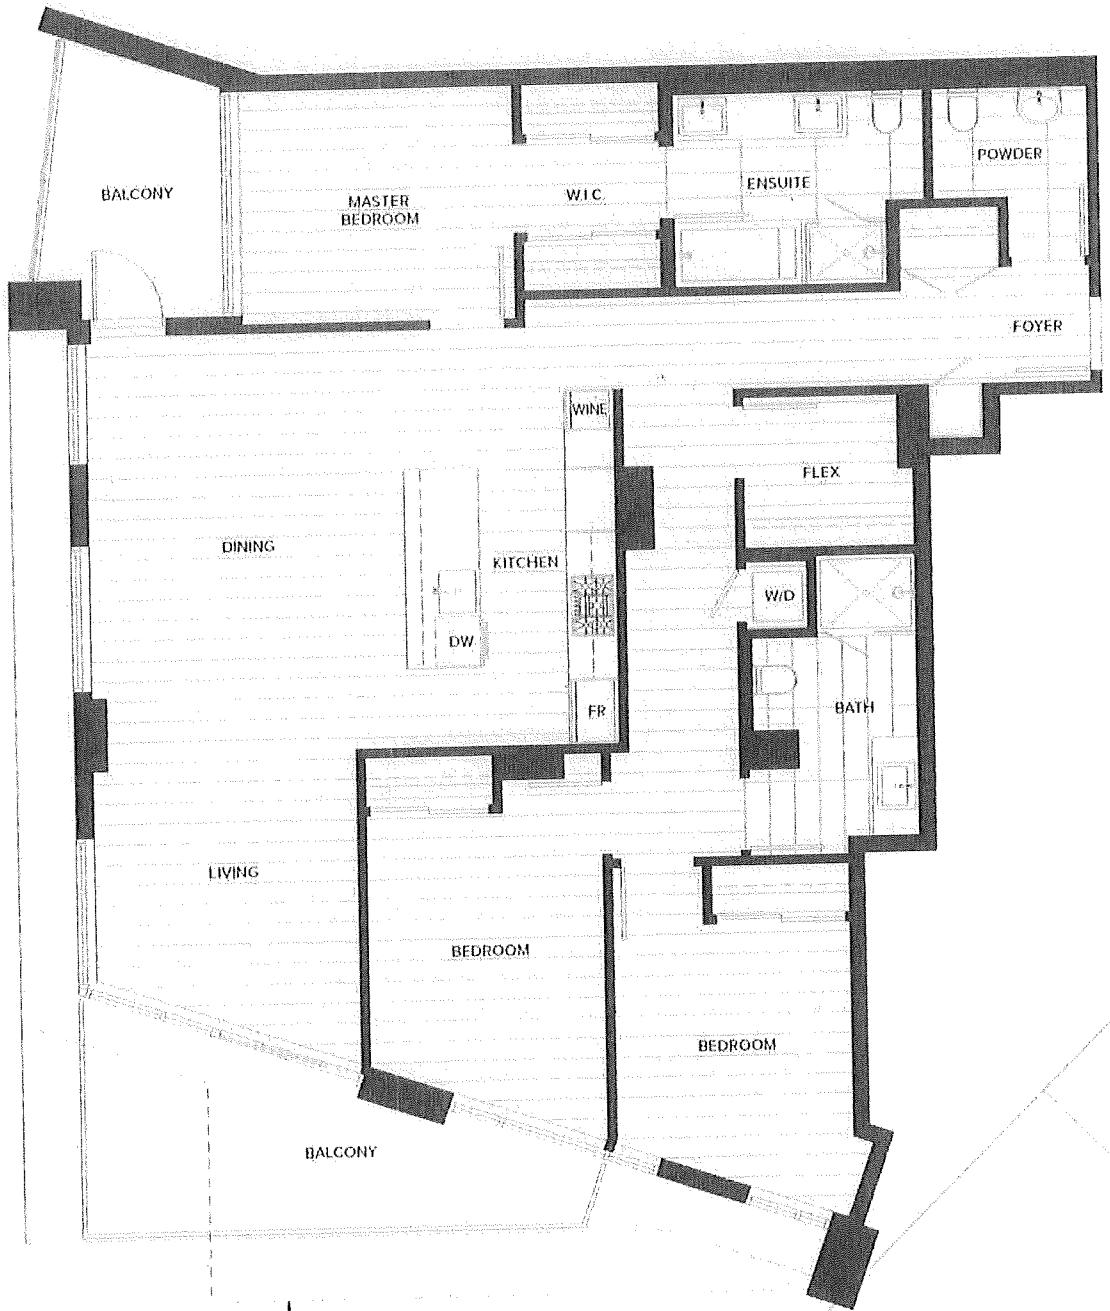

burrard  
PLACE

# INFINITY

LEVELS 47-56  
D1 1491-1521 sq.ft  
3 Bedroom + Flex

EXTENT OF BALCONY AT ALTERNATING LEVEL

Dimensions, sizes, specifications, layouts and materials are approximate only and subject to change without notice. E.&O.E.

INFINITY - FLOORS 47-56