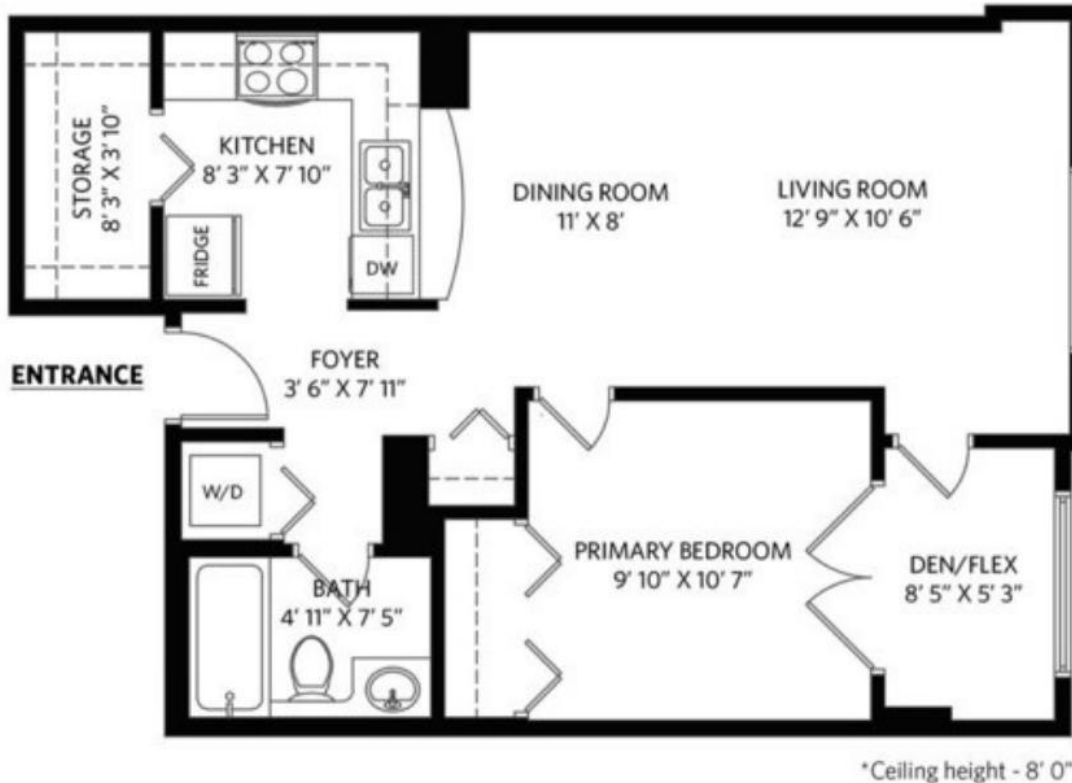

611 3588 Vanness Avenue, Vancouver, BC

GEOFF JARMAN

Personal Real Estate Corporation

Sutton Group West Coast

Cell: (604) 313-7280

geoff@jarmanrealestate.com

jarmanrealestate.com

TOTAL FINISHED AREA: 659 SQ.FT.